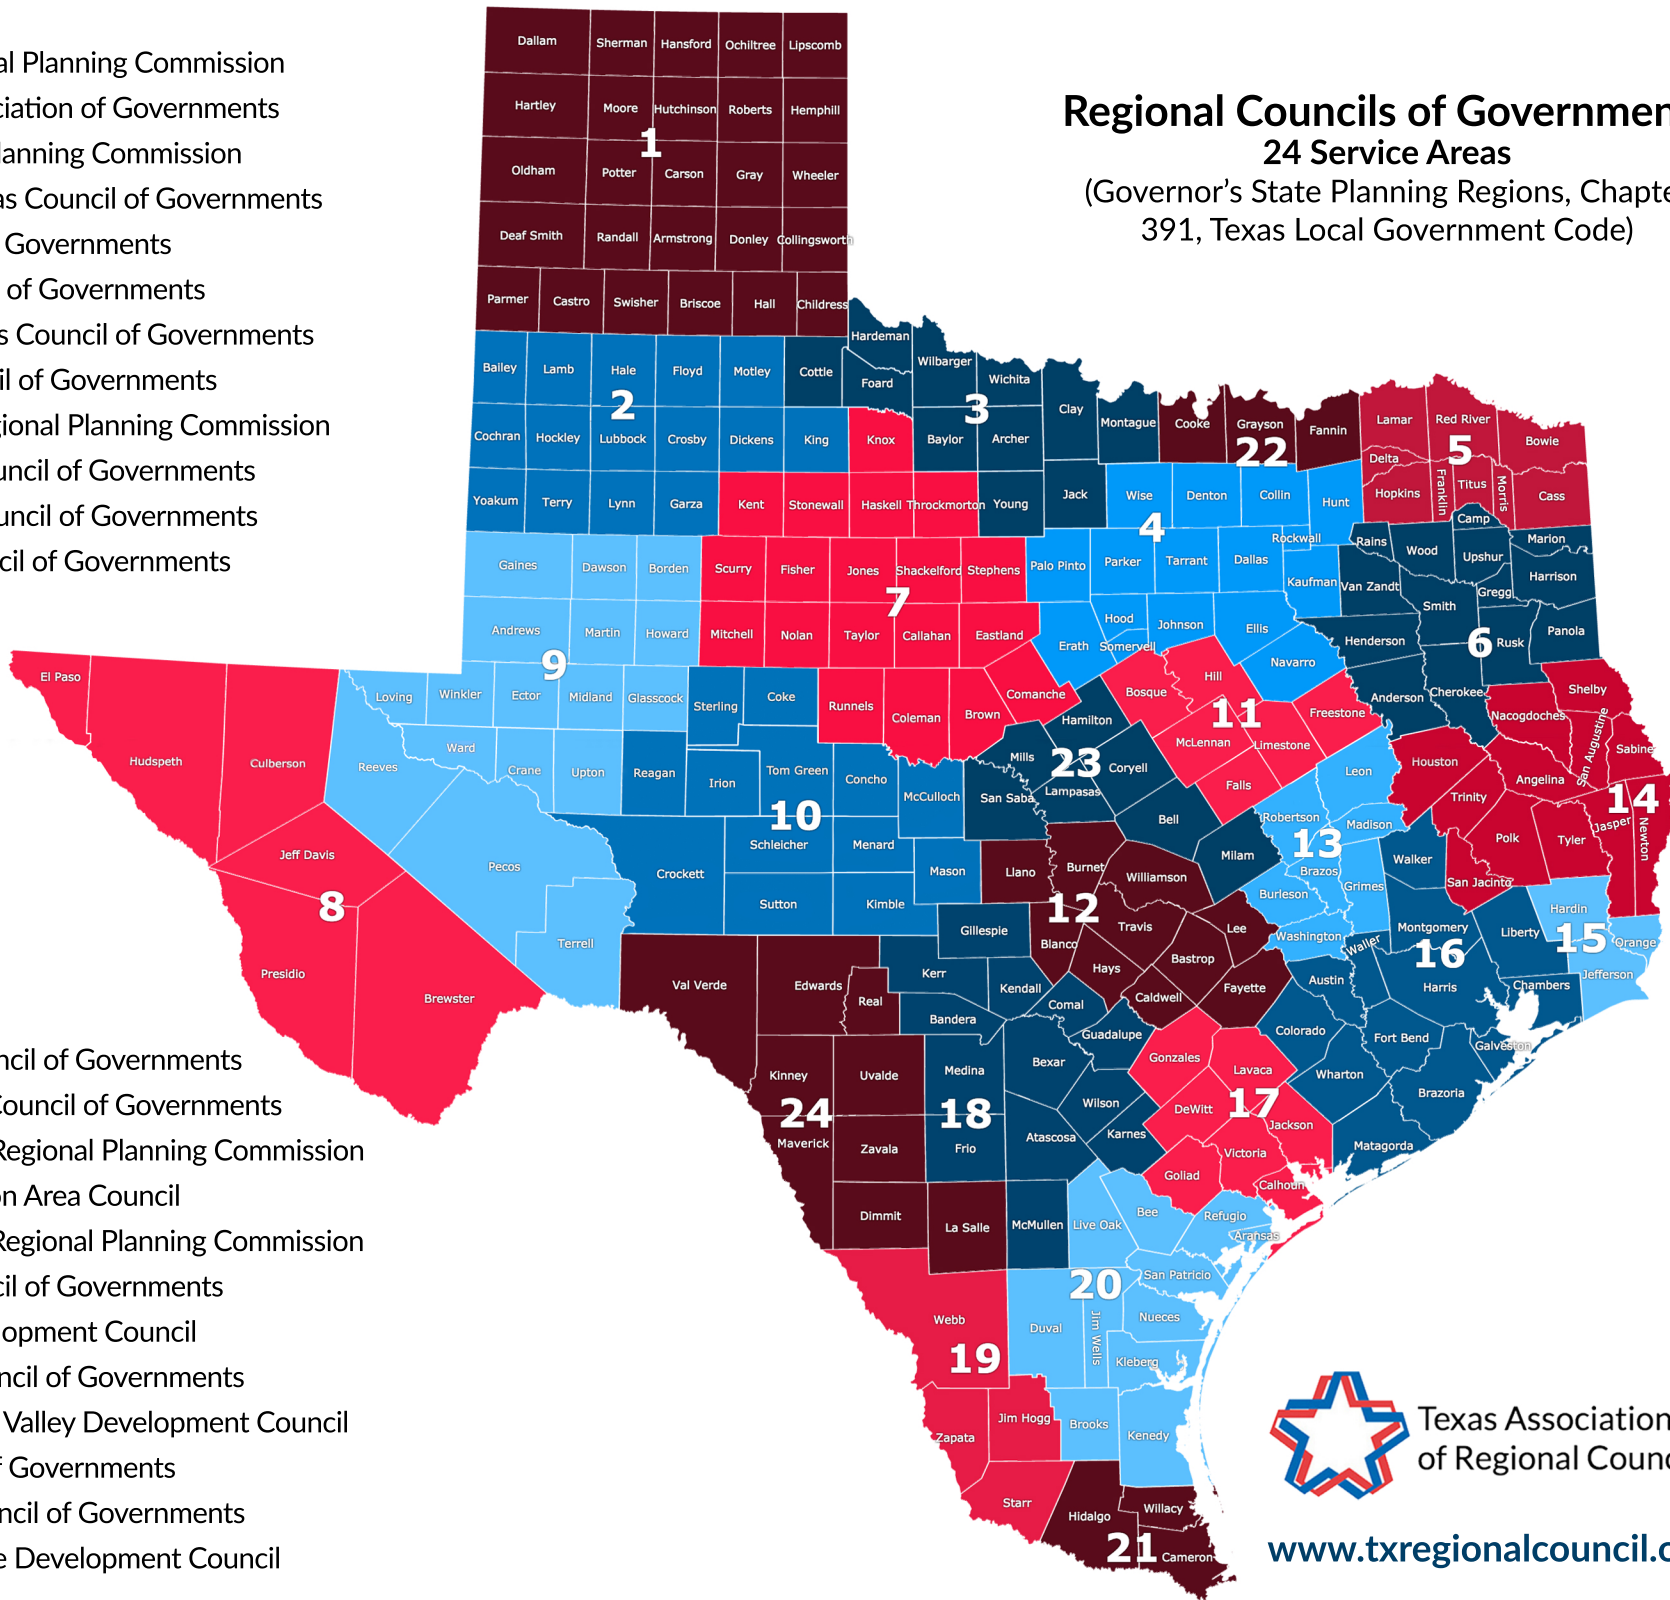

1. Panhandle Regional Planning Commission
2. South Plains Association of Governments
3. Nortex Regional Planning Commission
4. North Central Texas Council of Governments
5. Ark-Tex Council of Governments
6. East Texas Council of Governments
7. West Central Texas Council of Governments
8. Rio Grande Council of Governments
9. Permian Basin Regional Planning Commission
10. Concho Valley Council of Governments
11. Heart of Texas Council of Governments
12. Capital Area Council of Governments

Regional Councils of Governments 24 Service Areas

(Governor's State Planning Regions, Chapter 391, Texas Local Government Code)

13. Brazos Valley Council of Governments
14. Deep East Texas Council of Governments
15. South East Texas Regional Planning Commission
16. Houston-Galveston Area Council
17. Golden Crescent Regional Planning Commission
18. Alamo Area Council of Governments
19. South Texas Development Council
20. Coastal Bend Council of Governments
21. Lower Rio Grande Valley Development Council
22. Texoma Council of Governments
23. Central Texas Council of Governments
24. Middle Rio Grande Development Council